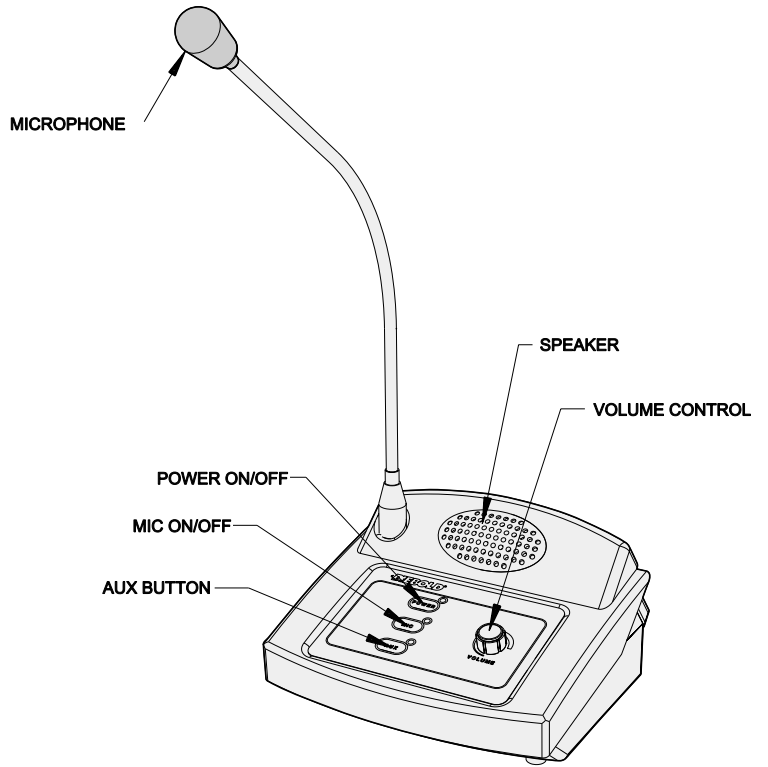

SPECIFICATIONS

816 Audio ONE ON ONE
AUDIO CONTROL MODULE (ACM) 00-013544-000B

COLOR: — DARK GREY
MATERIAL: — POLYCARBONATE/ABS

NOTES:

- ONE ON ONE AUDIO MUST BE LOCATED WITHIN 2134mm (7'-0") OF ELECTRICAL OUTLET.
- (1) 120VAC, 60HZ, SINGLE-PHASE, 20AMP DEDICATED BRANCH CIRCUIT (RECOMMENDED).

DIMENSIONS IN MILLIMETRES
(DIMENSIONS IN FEET-INCHES)

PLAN VIEW

PERSPECTIVE

FRONT VIEW

SIDE VIEW

BACK VIEW

DIMENSIONS IN MILLIMETRES
(DIMENSIONS IN FEET-INCHES)

WIRING DIAGRAM