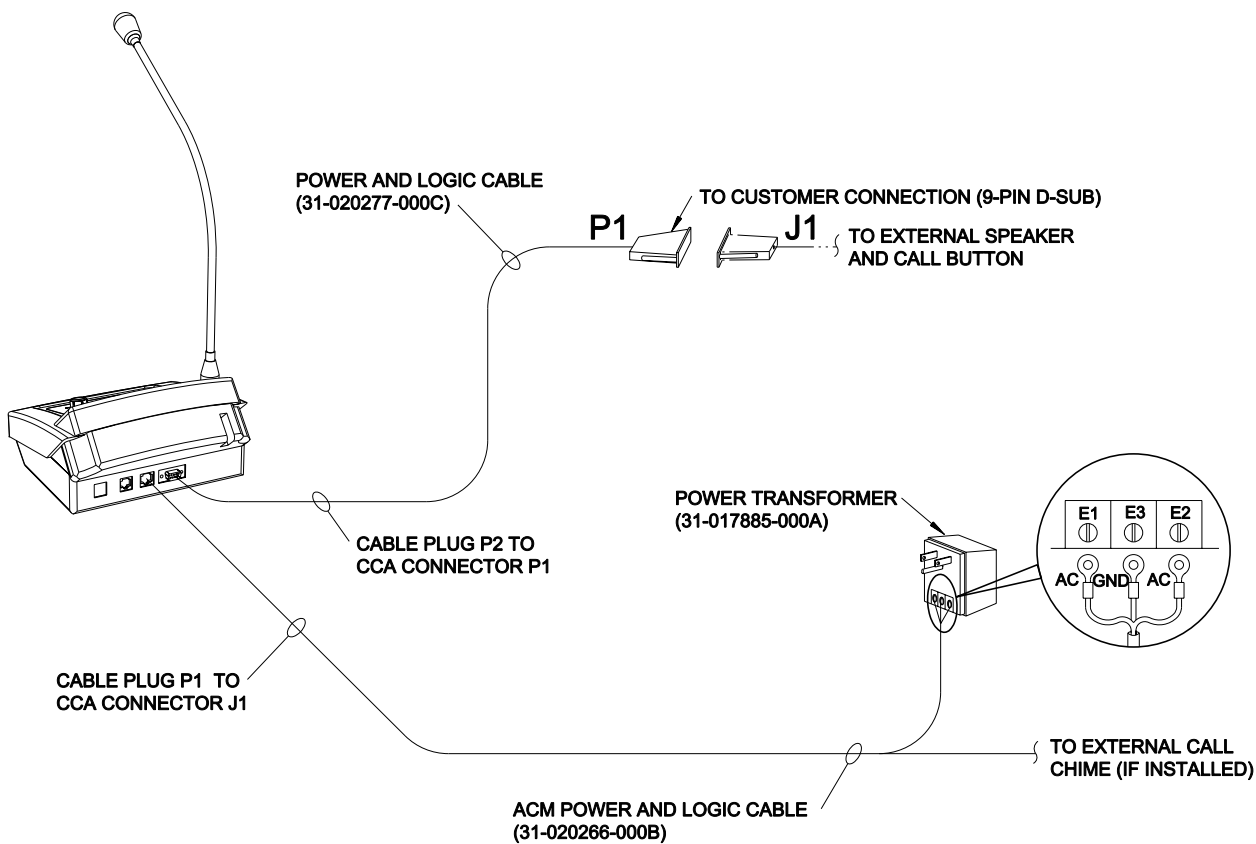

SPECIFICATIONS

816 Audio ONE ON ONE
AUDIO CONTROL MODULE (ACM) 00-013544-000B

COLOR: — DARK GREY
MATERIAL: — POLYCARBONATE/ABS

NOTES:

- ONE ON ONE AUDIO MUST BE LOCATED WITHIN 2134mm (7'-0") OF ELECTRICAL OUTLET.
- (1) 120VAC, 60HZ, SINGLE-PHASE, 20AMP DEDICATED BRANCH CIRCUIT (RECOMMENDED).

DIMENSIONS IN MILLIMETRES
(DIMENSIONS IN FEET-INCHES)

PLAN VIEW

PERSPECTIVE

FRONT VIEW

SIDE VIEW

BACK VIEW

DIMENSIONS IN MILLIMETRES
(DIMENSIONS IN FEET-INCHES)

WIRING DIAGRAM