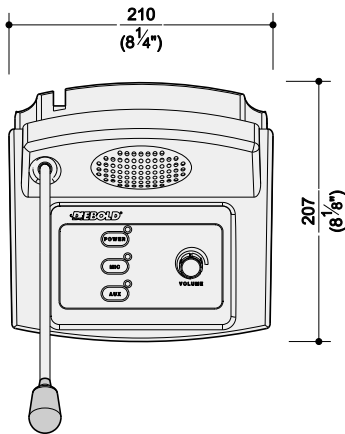

SPECIFICATIONS

816 Audio ONE ON ONE
AUDIO CONTROL MODULE (ACM) 00-013544-000B

COLOR: — DARK GREY
MATERIAL: — POLYCARBONATE/ABS

NOTES:

- ONE ON ONE AUDIO MUST BE LOCATED WITHIN 2134mm (7'-0") OF ELECTRICAL OUTLET.
- (1) 120VAC, 60HZ, SINGLE-PHASE, 20AMP DEDICATED BRANCH CIRCUIT (RECOMMENDED).

DIMENSIONS IN MILLIMETRES
(DIMENSIONS IN FEET-INCHES)

PLAN VIEW

PERSPECTIVE

FRONT VIEW

SIDE VIEW

BACK VIEW

DIMENSIONS IN MILLIMETRES
(DIMENSIONS IN FEET-INCHES)

WIRING DIAGRAM