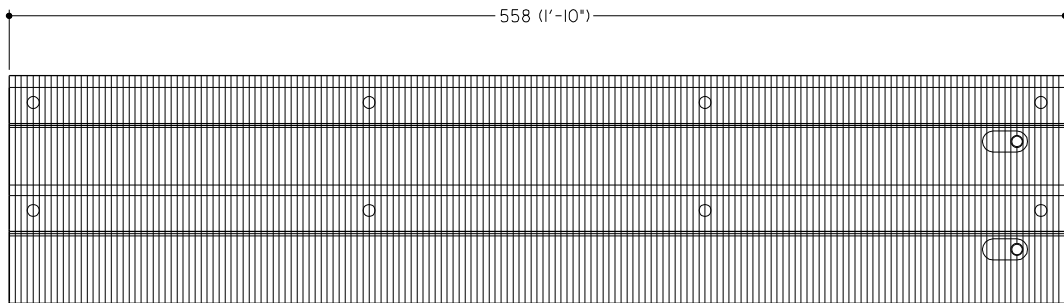

TOP VIEW

SIDE VIEW

KEY TRAY OUTLINE