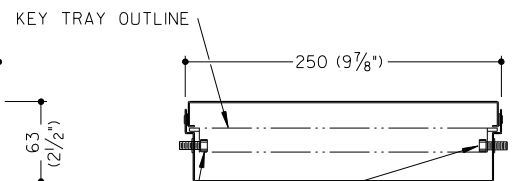

FRONT VIEW

KEY TRAY RACK - SINGLE  
( 00-011355-000B )

NOTE:  
FITS INTO 3 x 10 S.D. BOX OPENING

TOP VIEW

SIDE VIEW

FRONT VIEW