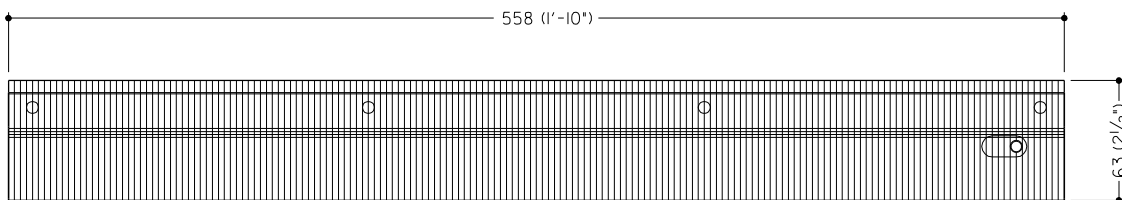

L63814

CALL 1-800-999-3600

SINGLE WIDTH KEY TRAY

DIMENSIONS IN MILLIMETRES
(DIMENSIONS IN FEET-INCHES)

SPECIFICATIONS

ALUMINUM KEY TRAY
SINGLE WIDTH KEY TRAY:
144 SLOTS
UNNUMBERED: 00-011367-000C
NUMBERED: 00-011367-000D
(STAMPED NUMBERS)
SHEET METAL RACK,
FORMED 18 GA. PAINTED GRAY

SIDE VIEW

FRONT VIEW

THIRD ANGLE
PROJECTION

KEY TRAY RACK - SINGLE

(00-011354-000B)

NOTE:
FITS INTO 3 x 5 S.D. BOX OPENING

PAGE 1 OF 4

TOP VIEW

SIDE VIEW

FILE NO. 184-14 REV. 0