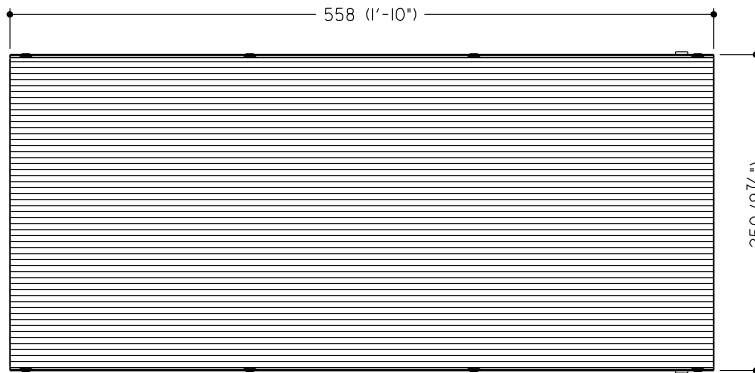

KEY TRAY RACK - SINGLE
(00-011355-000B)

NOTE:
FITS INTO 3 x 10 S.D. BOX OPENING

TOP VIEW