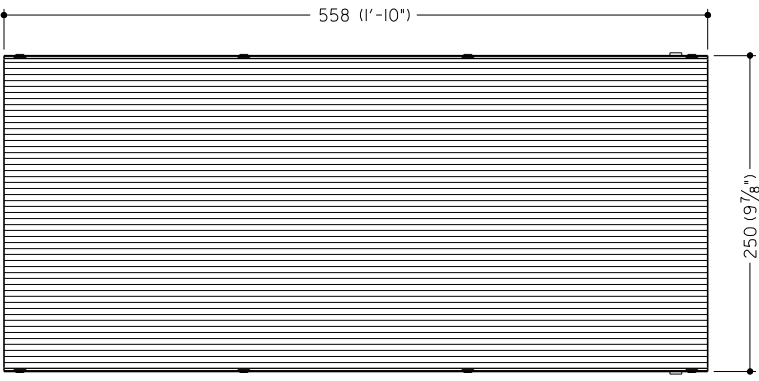

KEY TRAY RACK - DOUBLE

(00-011357-000B)

NOTE:
FITS INTO 5 x 10 S.D. BOX OPENING

DIMENSIONS IN MILLIMETRES
(DIMENSIONS IN FEET-INCHES)

TOP VIEW