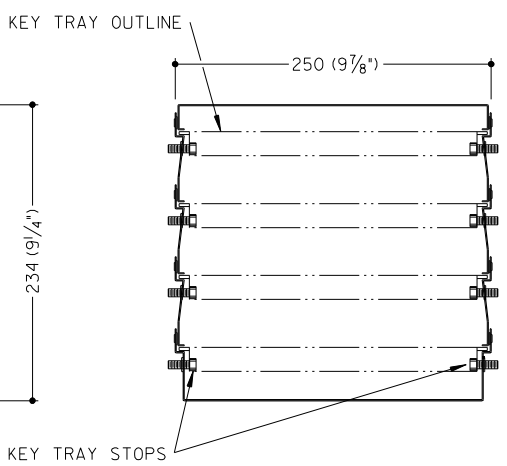

KEY TRAY RACK - DOUBLE

(00-011357-000B)

NOTE:
FITS INTO 5 x 10 S.D. BOX OPENING

DIMENSIONS IN MILLIMETRES
(DIMENSIONS IN FEET-INCHES)

THIRD ANGLE
PROJECTION

KEY TRAY RACK - QUAD

(00-011359-000B)

NOTE:
FITS INTO 10 x 10 S.D. BOX OPENING

PAGE 4 OF 4

FRONT VIEW