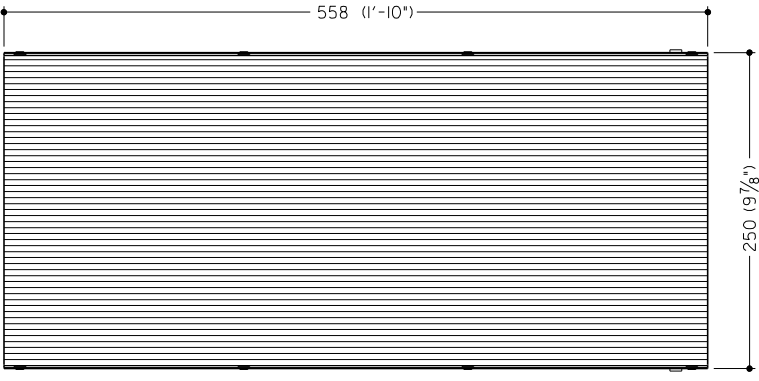

KEY TRAY RACK - QUAD

(00-011359-000B)

NOTE:
FITS INTO 10 x 10 S.D. BOX OPENING

PAGE 4 OF 4

TOP VIEW