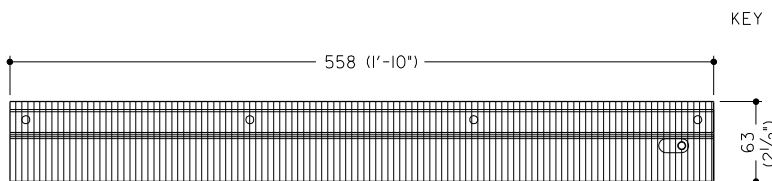

\*ALL DIMENSIONS AND DESIGN CRITERIA  
SUBJECT TO CHANGE WITHOUT NOTICE.\*

FILE NO. 184-14 REV. 0

CALL 1-800-999-3600

DOUBLE WIDTH KEY TRAY

DIMENSIONS IN MILLIMETRES  
( DIMENSIONS IN FEET-INCHES )

TOP VIEW

SIDE VIEW

ALUMINUM KEY TRAY  
DOUBLE WIDTH KEY TRAY:  
324 SLOTS  
UNNUMBERED: 00-030330-000C  
NUMBERED: 00-030330-000D  
( STAMPED NUMBERS )  
SHEET METAL RACK  
FORMED 18 GA. PAINTED GRAY

NUMBERED SLOTS

FRONT VIEW

KEY TRAY RACK - SINGLE  
( 00-011355-000B )

NOTE:  
FITS INTO 3 x 10 S.D. BOX OPENING

TOP VIEW

SIDE VIEW

FRONT VIEW