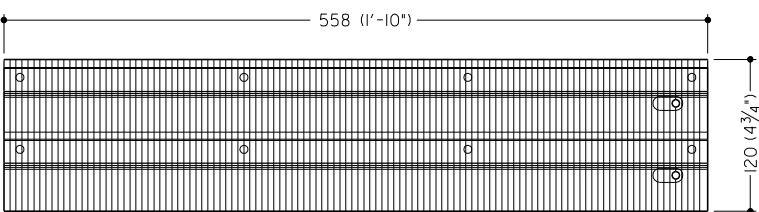

THIRD ANGLE
PROJECTION

SIDE VIEW