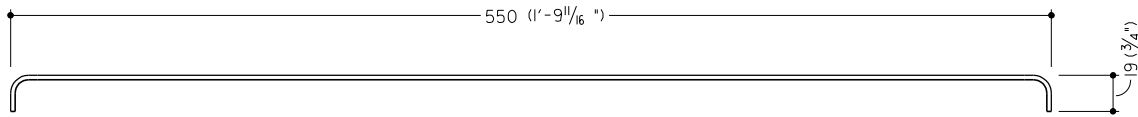

TOP VIEW

SIDE VIEW

FRONT VIEW

THIRD ANGLE
PROJECTION