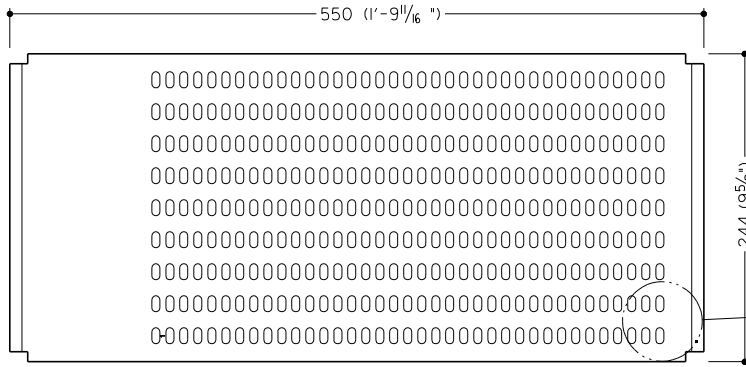

CALL 1-800-999-3600

DOUBLE WIDTH KEY TRAY

DIMENSIONS IN MILLIMETRES
(DIMENSIONS IN FEET-INCHES)

TOP VIEW