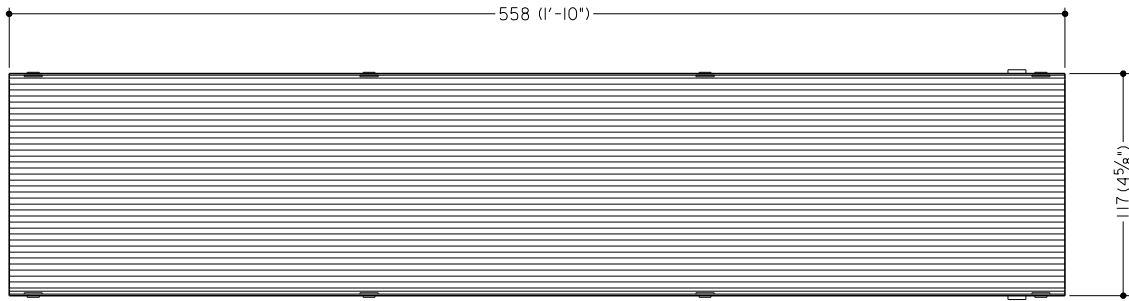

DIMENSIONS IN MILLIMETRES
(DIMENSIONS IN FEET-INCHES)

THIRD ANGLE
PROJECTION

KEY TRAY RACK
(SLIDES INTO S.D. BOX OPENING)

SINGLE WIDTH KEY TRAY:
144 SLOTS

DOUBLE WIDTH KEY TRAY:
324 SLOTS

SLOTS
.006 X .013 (1/4 " x 1/2 ")

KEYS

KEY TRAY PULLS OUT
514 (1'-8 1/4")

NOTE:
S.D. BOX OPENING
(SIZE TO BE COMPATIBLE
WITH KEY RACKS)

PERSPECTIVE VIEW

KEY TRAY RACK - DOUBLE
(00-011356-000B)

NOTE:
FITS INTO 5 x 5 S.D. BOX OPENING

PAGE 2 OF 4