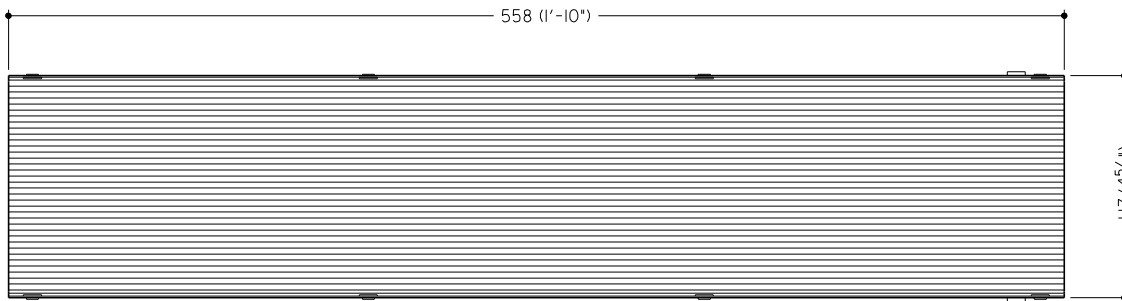

KEY TRAY RACK - SINGLE

(00-011354-000B)

NOTE:
FITS INTO 3 x 5 S.D. BOX OPENING

PAGE 1 OF 4

TOP VIEW