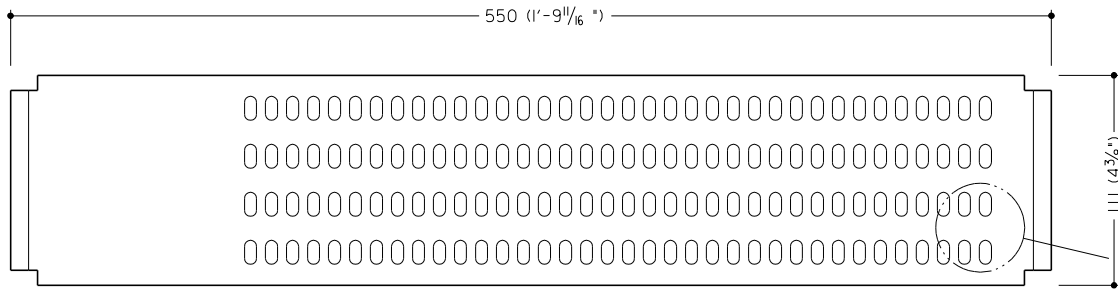

L63814

CALL 1-800-999-3600

SINGLE WIDTH KEY TRAY

DIMENSIONS IN MILLIMETRES
(DIMENSIONS IN FEET-INCHES)

SPECIFICATIONS

ALUMINUM KEY TRAY
SINGLE WIDTH KEY TRAY:
144 SLOTS
UNNUMBERED: 00-011367-000C
NUMBERED: 00-011367-000D
(STAMPED NUMBERS)
SHEET METAL RACK,
FORMED 18 GA. PAINTED GRAY