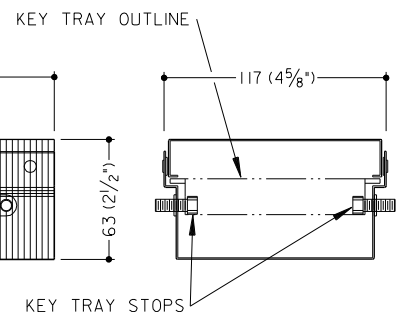

FRONT VIEW

FILE NO. 184-14 REV. 0