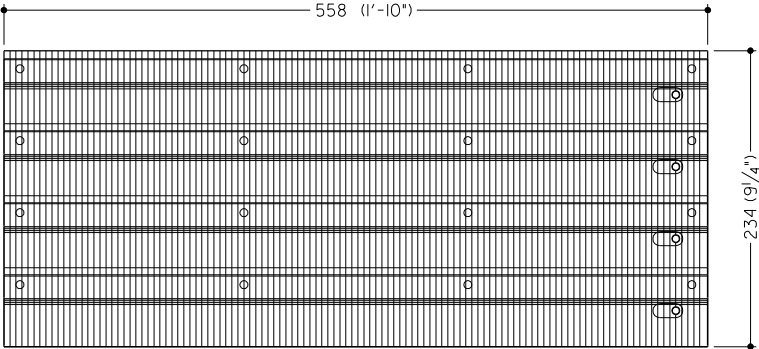

KEY TRAY RACK - DOUBLE

(00-011357-000B)

NOTE:
FITS INTO 5 x 10 S.D. BOX OPENING

DIMENSIONS IN MILLIMETRES
(DIMENSIONS IN FEET-INCHES)

THIRD ANGLE
PROJECTION

KEY TRAY RACK - QUAD

(00-011359-000B)

NOTE:
FITS INTO 10 x 10 S.D. BOX OPENING

PAGE 4 OF 4

SIDE VIEW