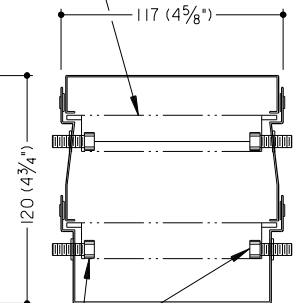

FRONT VIEW

FILE NO. 184-14 REV. 0