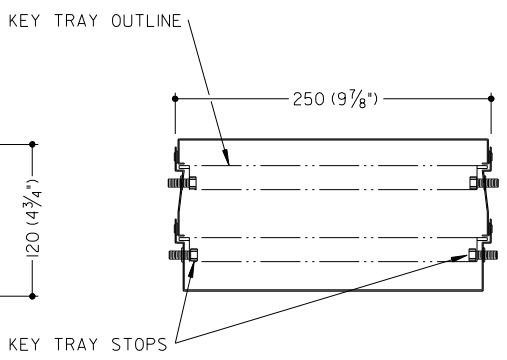

KEY TRAY RACK - DOUBLE

(00-011357-000B)

NOTE:
FITS INTO 5 x 10 S.D. BOX OPENING

DIMENSIONS IN MILLIMETRES
(DIMENSIONS IN FEET-INCHES)

THIRD ANGLE
PROJECTION

FRONT VIEW

KEY TRAY RACK - QUAD

(00-011359-000B)

NOTE:
FITS INTO 10 x 10 S.D. BOX OPENING

PAGE 4 OF 4