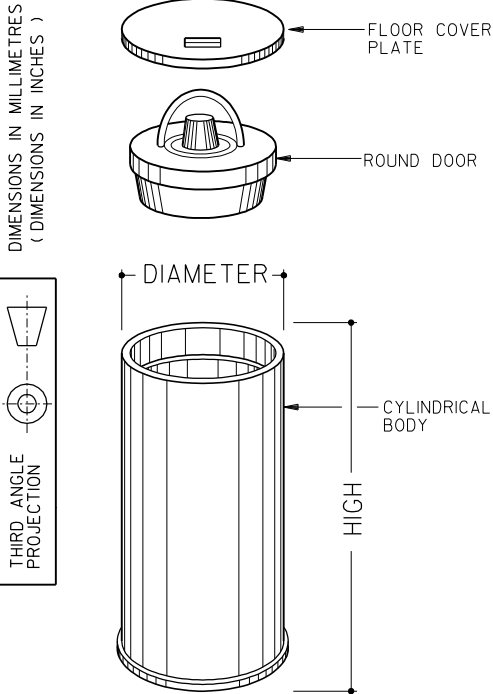

A31851

CALL 1-800-999-3600

CYLINDRICAL BODY-ROUND DOOR IN-FLOOR MONEY SAFES
B/C RATED

CONSTRUCTION: — 1/4" STEEL BODY-1" STEEL DOOR

FINISH: — BLUE BODY WITH CHROME PLATED DOOR

LOCK: — GROUP 2 THREE TUMBLER KEY CHANGE COMBINATION LOCK

BOLTWORK: — ROUND DOOR HAS THREE LOCKING BOLTS AND THREE RELOCKING DEVICES

DOOR OPENING: — 7 1/4" DIAMETER

MODEL	INSIDE DIMENSIONS		OUTSIDE DIMENSIONS		CU. IN.	SHIPPING WEIGHT LBS.
	HIGH	DIAMETER	HIGH	DIAMETER		
21641	254 (10")	210 (8 1/4")	343 (13 1/2")	222 (8 3/4")	470	55
21642	406 (16")	210 (8 1/4")	483 (19")	222 (8 3/4")	721	70

MODEL	INSIDE DIMENSIONS			OUTSIDE DIMENSIONS			CU. IN.	SHIPPING WEIGHT LBS.
	HIGH	WIDE	DEEP	HIGH	WIDE	DEEP		
21651	305 (12")	318 (12 1/2")	254 (10")	330 (13")	330 (13")	381 (15")	1,690	90
21652	305 (12")	318 (12 1/2")	368 (14 1/2")	330 (13")	330 (13")	483 (19")	2,265	120

*ALL DIMENSIONS AND DESIGN CRITERIA
SUBJECT TO CHANGE WITHOUT NOTICE.*

MODEL	INSIDE DIMENSIONS			OUTSIDE DIMENSIONS			CU. IN.	SHIPPING WEIGHT LBS.
	HIGH	WIDE	DEEP	HIGH	WIDE	DEEP		
21662	305 (12")	305 (12")	241 (9 1/2")	368 (14 1/2")	368 (14 1/2")	387 (15 1/4")	1,620	338
21663	305 (12")	305 (12")	413 (16 1/4")	368 (14 1/2")	368 (14 1/2")	559 (22")	2,540	443