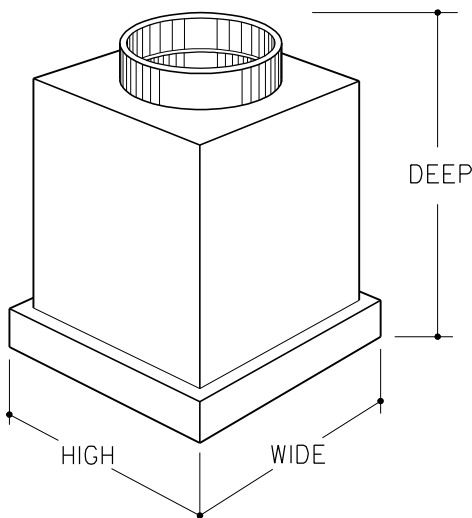

MODEL	INSIDE DIMENSIONS			OUTSIDE DIMENSIONS			CU. IN.	SHIPPING WEIGHT LBS.
	HIGH	WIDE	DEEP	HIGH	WIDE	DEEP		
21662	305 (12")	305 (12")	241 (9 1/2")	368 (14 1/2")	368 (14 1/2")	387 (15 1/4")	1,620	338
21663	305 (12")	305 (12")	413 (16 1/4")	368 (14 1/2")	368 (14 1/2")	559 (22")	2,540	443

FILE NO. 173-51 REV. 1