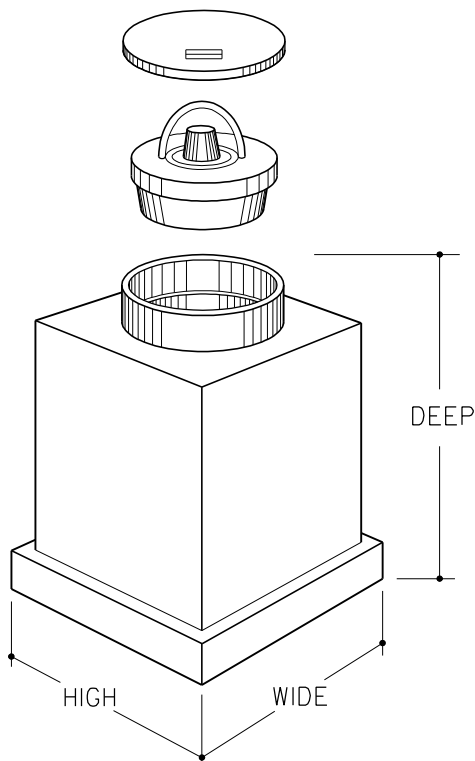

BOLTWORK: — ROUND DOOR HAS THREE LOCKING BOLTS AND THREE RELOCKING DEVICES

DOOR OPENING: — 7 1/4" DIAMETER

MODEL	INSIDE DIMENSIONS		OUTSIDE DIMENSIONS		CU. IN.	SHIPPING WEIGHT LBS.
	HIGH	DIAMETER	HIGH	DIAMETER		
21641	254 (10")	210 (8 1/4")	343 (13 1/2")	222 (8 3/4")	470	55
21642	406 (16")	210 (8 1/4")	483 (19")	222 (8 3/4")	721	70

RECTANGULAR BODY-ROUND DOOR IN-FLOOR MONEY SAFES
B/C RATED

CONSTRUCTION: — 1/4" STEEL BODY-1" STEEL DOOR

FINISH: — BLUE BODY WITH CHROME PLATED DOOR

LOCK: — GROUP 2 THREE TUMBLER KEY CHANGE COMBINATION LOCK

BOLTWORK: — ROUND DOOR HAS THREE LOCKING BOLTS AND THREE RELOCKING DEVICES

DOOR OPENING: — 7 1/4" DIAMETER

PAGE 1 OF 2

ALL DIMENSIONS AND DESIGN CRITERIA SUBJECT TO CHANGE WITHOUT NOTICE.

FILE NO. 173-51 REV. 1

MODEL	INSIDE DIMENSIONS			OUTSIDE DIMENSIONS			CU. IN.	SHIPPING WEIGHT LBS.
	HIGH	WIDE	DEEP	HIGH	WIDE	DEEP		
21651	305 (12")	318 (12 1/2")	254 (10")	330 (13")	330 (13")	381 (15")	1,690	90
21652	305 (12")	318 (12 1/2")	368 (14 1/2")	330 (13")	330 (13")	483 (19")	2,265	120