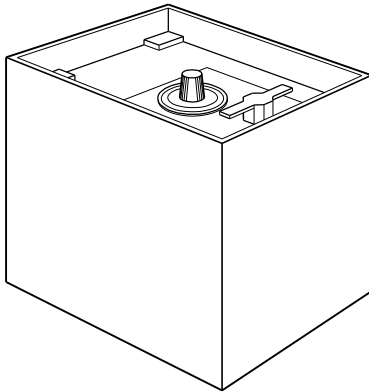

CALL 1-800-999-3600

RECTANGULAR BODY-RECTANGULAR HINGED DOOR IN-FLOOR MONEY SAFES
"B" RATED

DIMENSIONS IN MILLIMETRES
(DIMENSIONS IN INCHES)

- CONSTRUCTION: — 1/4" STEEL BODY - 1/2" STEEL DOOR
- FINISH: — BLUE BODY WITH WHITE DOOR
- LOCK: — GROUP 2 THREE TUMBLER KEY CHANGE COMBINATION LOCK
- BOLTWORK: — RECTANGULAR DOOR HAS THREE ROUND LOCKING BOLTS WITH INDEPENDENT RELOCKING DEVICE AND A DEADBOLT
- DOOR OPENING: — 11 5/8" X 11 1/2"
- DOOR: — DESIGNED WITH SPRING LOADED HINGE FOR EASE OF OPENING

THIRD ANGLE
PROJECTION