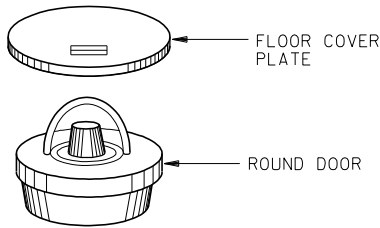

RECTANGULAR BODY-ROUND DOOR IN-FLOOR MONEY SAFES
"ER" RATED (TL-15)

- CONSTRUCTION: — TL-15 U.L. APPROVED
- FINISH: — GRAY BODY WITH CHROME PLATED DOOR
- LOCK: — GROUP 2 THREE TUMBLER KEY CHANGE COMBINATION LOCK
- BOLTWORK: — ROUND DOOR HAS THREE LOCKING BOLTS AND THREE RELOCKING DEVICES
- DOOR OPENING: — 7 1/4" DIAMETER